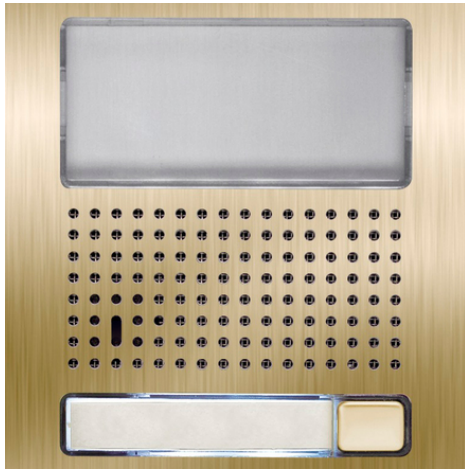

## NX1110 GOLD audio / video grille module

Reference: NX1110 GOLD  
Product code: 11761110G  
EAN code: 8429898017488

### Main characteristics

- 1 push button.
- For Nexa Inox Gold door panel.
- Front of 2mm. thick ANSI 304 stainless steel.

External dimensions: 100(W) x 100(H) mm.

**Product on demand.**

Visit in the website: <https://www.golmar.es/products/nx1110-gold>