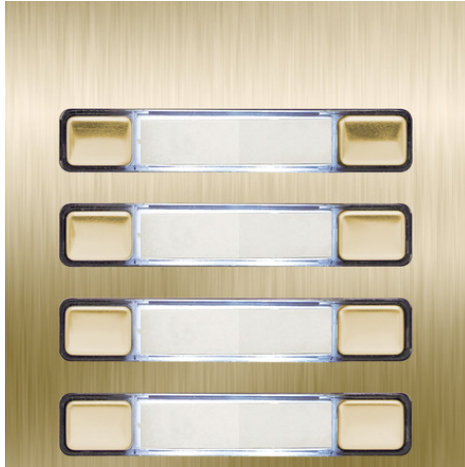

NX3280 GOLD double push button module

Reference: NX3280 GOLD
Product code: 11763280G
EAN code: 8429898017778

Main characteristics

- 8 push buttons.
- For Nexa Inox Gold door panel.
- Front of 2mm. thick ANSI 304 stainless steel.

External dimensions: 100(W) x 100(H) mm.

Product on demand.

Visit in the website: <https://www.golmar.es/products/nx3280-gold>