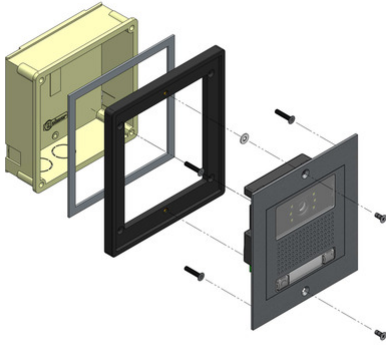

Adapter frame NX611/ROCK

Reference: NX611/ROCK
Product code: 11792077
EAN code: 8429898016481

Main characteristics

- Adapter frame for **M embedding box**.
- It allows the replacement of an **old Rock panel** and the installation of a **NEXA inox panel of 1 module**.
- Made in opaque black 10mm methacrylate.
- It is supplied with all the necessary elements for the installation.

Dimensions: 145(W) x 161(H) x 10(D) mm.

ROCK CHALET

NEXA INOX

Visit in the website: <https://www.golmar.es/products/nx611-rock>

Golmar Sistemas de Comunicación S.A.

Silici 13 · 08940 Cornellà de Llobregat (Barcelona) 696
· Tel: +34 934 800 404
· Fax: +34 934 742 404
· golmar@golmar.es · www.golmar.es