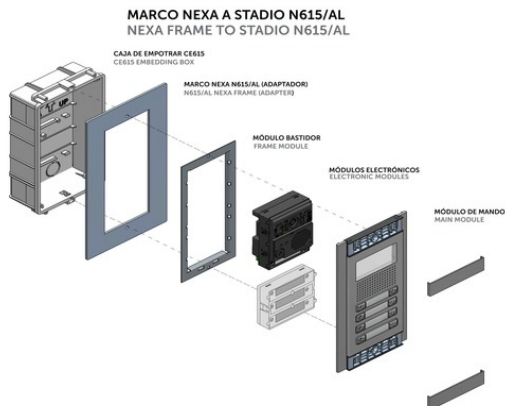

### Main characteristics

- Adapter frame for Box **CE615**.
- It allows the replacement of an old **Stadio Compact** panel and the installation of a **Nexa compact aluminium panel**: N1130/AL, N1140/AL, N1260/AL and N1280/AL.
- Mounting kit N6005/AL is required.

Dimensions: 148(W) x 260,4(H) x 3(D) mm.

STADIO COMPACTA

NEXA 615

- Illustrative image of the outdoor panel with adapter frame N615/AL:

- Assembly illustration:

Visit in the website: <https://www.golmar.es/products/n615-al>