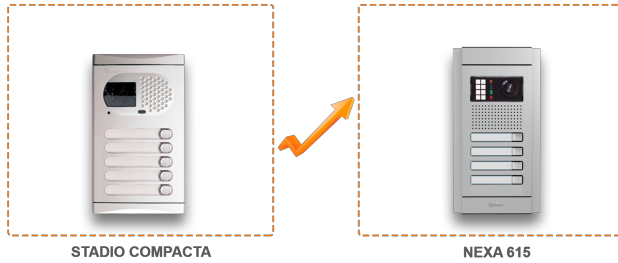

## Adapter frame N615/AL

Reference: N615/AL

Product code: 11880615

EAN code: 8429898018102

### Main characteristics

- Adapter frame for Box **CE615**.
- It allows the replacement of an old **Stadio Compact** panel and the installation of a **Nexa compact aluminium panel**: N1130/AL, N1140/AL, N1260/AL and N1280/AL.
- Mounting kit N6005/AL is required.

Dimensions: 148(W) x 260,4(H) x 3(D) mm.

STADIO COMPACTA

NEXA 615

- Illustrative image of the outdoor panel with adapter frame N615/AL:

- Assembly illustration:

Visit in the website: <https://www.golmar.es/products/n615-al>