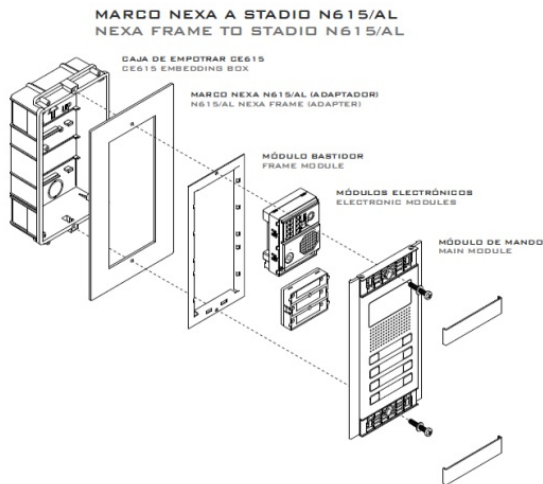

Nexa compact aluminium panel N1140/AL

Reference: N1140/AL

Product code: 11881140

EAN code: 8429898018409

Main characteristics

- Compact panel designed to replace compact Stadio modules.
- 4 call buttons.
- Mounting Kit N6005/AL and Adapter frame N615/AL are required.

Dimensions: 128(W) x 240(H) mm.

Requires:

- Adapter frame **N615/AL**.
- Closing heads **N6005/AL**.
- **CE615** embedding box (Stadio compact box).

The technology to be used must be digital as only the **EL606D** pushbutton module can be added to the control, audio and video module, as shown in the following representation: