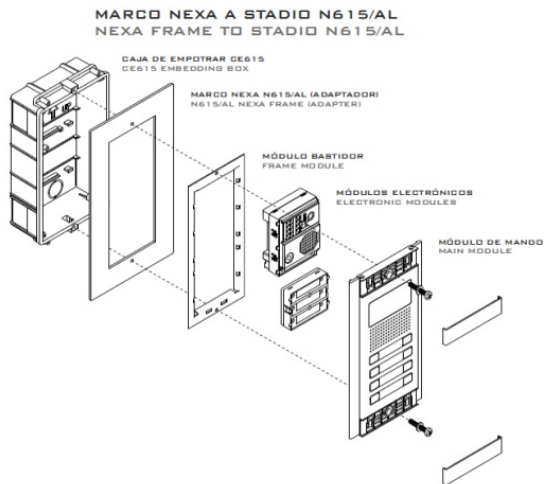

Nexa compact aluminium panel N1280/AL

Reference: N1280/AL

Product code: 11881280

EAN code: 8429898018430

Main characteristics

- Compact panel designed to replace compact Stadio modules.
- 8 call buttons.
- Mounting Kit N6005/AL and Adapter frame N615/AL are required.

Dimensions: 128(W) x 240(H) mm.

Requires:

- Adapter frame **N615/AL**.
- Closing heads **N6005/AL**.
- **CE615** embedding box (Stadio compact box).

The technology to be used must be digital as only the **EL606D** pushbutton module can be added to the control, audio and video module, as shown in the following representation: