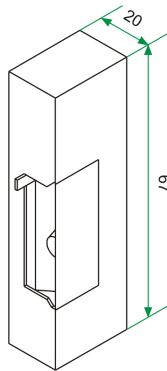

CV-14EP lock release

Reference: CV-14EP

Product code: 20600143

EAN code: 8429898006628

Main characteristics

- **Standard operation**, which only enables the door to be opened while the lock release push button of the apartment unit is pressed.
- **Medium size shield**.
- **Unlock function**, which allows to open the door when pushed at any moment.
- Casing manufactured in 2mm. thick pressure injected light alloy, with a **height of 67mm. only**.
- Adjustable bolt on all models, allowing 3 mm. precision.
- Operation voltage from 8 to **12V a.c.** (750mA consumption).

Dimensions:

Shield

Mechanism

Accessories

- SU surface shield

Visit in the website: <https://www.golmar.es/products/cv-14ep>