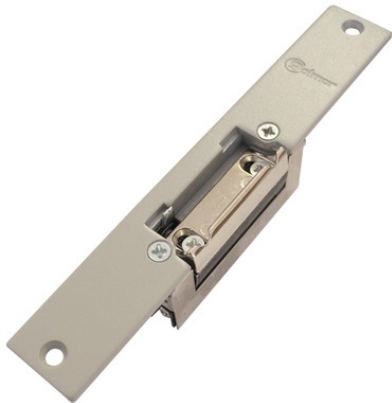

CV-14EP lock release

Reference: CV-14EP

Product code: 20600143

EAN code: 8429898006628

Main characteristics

- **Standard operation**, which only enables the door to be opened while the lock release push button of the apartment unit is pressed.
- **Medium size shield**.
- **Unlock function**, which allows to open the door when pushed at any moment.
- Casing manufactured in 2mm. thick pressure injected light alloy, with a **height of 67mm. only**.
- Adjustable bolt on all models, allowing 3 mm. precision.
- Operation voltage from 8 to **12V a.c.** (750mA consumption).

Dimensions:

Shield

Mechanism

Accessories

- SU surface shield

Visit in the website: <https://www.golmar.es/products/cv-14ep>