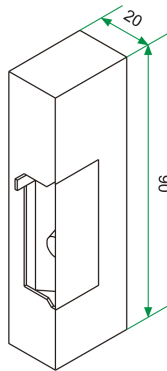

### Main characteristics

- **Automatic operation**, which enables the door to be opened with one press of the lock release push button of the apartment unit, and becomes locked again once the door is closed.
- **Medium size shield.**
- Casing manufactured in 2mm. thick pressure injected light alloy, with a height of 90mm.
- Adjustable bolt on all models, allowing 3 mm. precision.
- Operation voltage from 8 to **12V a.c.** (750mA consumption).

#### Dimensions:

Shield

Mechanism