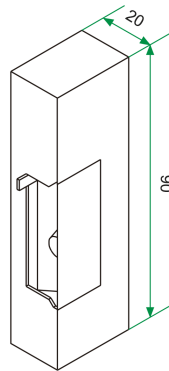

## CV-24E lock release

Reference: CV-24E

Product code: 20600241

EAN code: 8429898006659

### Main characteristics

- **Automatic operation**, which enables the door to be opened with one press of the lock release push button of the apartment unit, and becomes locked again once the door is closed.
- **Medium size shield**.
- **Unlock function**, which allows to open the door when pushed at any moment.
- Casing manufactured in 2mm. thick pressure injected light alloy, with a height of 90mm.
- Adjustable bolt on all models, allowing 3 mm. precision.
- Operation voltage from 8 to **12V a.c.** (750mA consumption).

#### Dimensions:

Shield

Mechanism