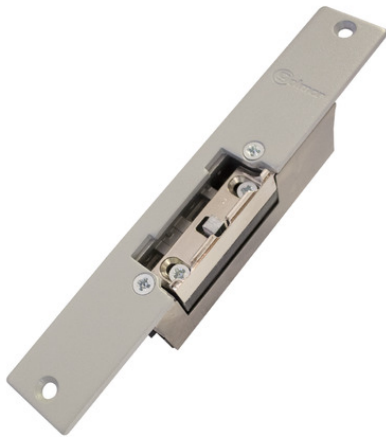

## CV-24P lock release

Reference: CV-24P

Product code: 20600242

EAN code: 8429898006666

### Main characteristics

- **Automatic operation**, which enables the door to be opened with one press of the lock release push button of the apartment unit, and becomes locked again once the door is closed.
- **Medium size shield**.
- Casing manufactured in 2mm. thick pressure injected light alloy, with a **height of 67mm. only**.
- Adjustable bolt on all models, allowing 3 mm. precision.
- Operation voltage from 8 to **12V a.c.** (750mA consumption).

#### Dimensions:

Shield

Mechanism

### Accessories

- SU surface shield

Visit in the website: <https://www.golmar.es/products/cv-24p>