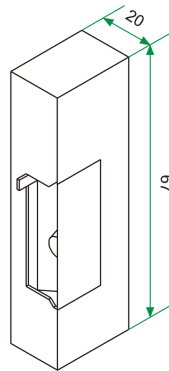

## CV-24P lock release

Reference: CV-24P

Product code: 20600242

EAN code: 8429898006666

### Main characteristics

- **Automatic operation**, which enables the door to be opened with one press of the lock release push button of the apartment unit, and becomes locked again once the door is closed.
- **Medium size shield**.
- Casing manufactured in 2mm. thick pressure injected light alloy, with a **height of 67mm. only**.
- Adjustable bolt on all models, allowing 3 mm. precision.
- Operation voltage from 8 to **12V a.c.** (750mA consumption).

#### Dimensions:

Shield

Mechanism