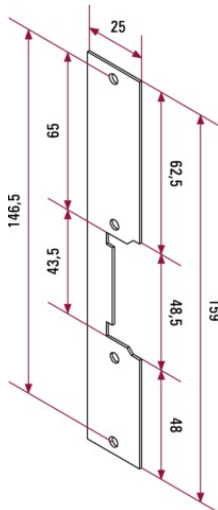

CV-24EP lock release

Reference: CV-24EP

Product code: 20600243

EAN code: 8429898006673

Main characteristics

- **Automatic operation**, which enables the door to be opened with one press of the lock release push button of the apartment unit, and becomes locked again once the door is closed.
- **Medium size shield**.
- **Unlock function**, which allows to open the door when pushed at any moment.
- Casing manufactured in 2mm. thick pressure injected light alloy, with a **height of 67mm. only**.
- Adjustable bolt on all models, allowing 3 mm. precision.
- Operation voltage from 8 to **12V a.c.** (750mA consumption).

Additional information

▪ Dimensions:

Shield

Mechanism

Accessories

- SU surface shield

Visit in the website: <https://www.golmar.es/products/cv-24ep>