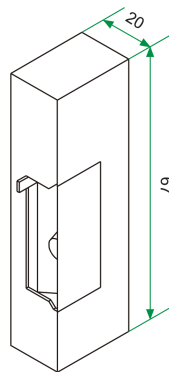

CV-24EP lock release

Reference: CV-24EP

Product code: 20600243

EAN code: 8429898006673

Main characteristics

- **Automatic operation**, which enables the door to be opened with one press of the lock release push button of the apartment unit, and becomes locked again once the door is closed.
- **Medium size shield**.
- **Unlock function**, which allows to open the door when pushed at any moment.
- Casing manufactured in 2mm. thick pressure injected light alloy, with a **height of 67mm. only**.
- Adjustable bolt on all models, allowing 3 mm. precision.
- Operation voltage from 8 to **12V a.c.** (750mA consumption).

Additional information

▪ Dimensions:

Shield

Mechanism

Accessories

- SU surface shield

Visit in the website: <https://www.golmar.es/products/cv-24ep>