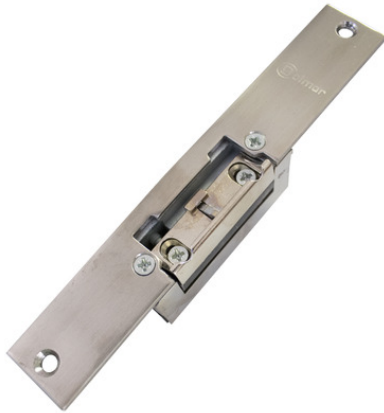

CV-24P/UNI lock release

Reference: CV-24P/UNI
 Product code: 20600252
 EAN code: 8429898015316

Main characteristics

- **Automatic operation**, which enables the door to be opened with one press of the lock release push button of the apartment unit, and becomes locked again once the door is closed.
- **Stainless steel medium size shield**
- Casing manufactured in 2mm. thick pressure injected light alloy, with a **height of 67mm. only.**
- Adjustable bolt on all models, allowing 3 mm. precision.
- **Dual operation voltage** from 8 to **12V a.c.** (750mA consumption) or **d.c.** (300mA consumption).

Dimensions:

Shield

Mechanism

Accessories

- SU surface shield

Visit in the website: <https://www.golmar.es/products/cv-24p-uni>