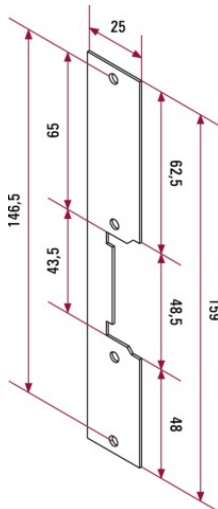

CV-24P/UNI lock release

Reference: CV-24P/UNI
 Product code: 20600252
 EAN code: 8429898015316

Main characteristics

- **Automatic operation**, which enables the door to be opened with one press of the lock release push button of the apartment unit, and becomes locked again once the door is closed.
- **Stainless steel medium size shield**
- Casing manufactured in 2mm. thick pressure injected light alloy, with a **height of 67mm. only.**
- Adjustable bolt on all models, allowing 3 mm. precision.
- **Dual operation voltage** from 8 to **12V a.c.** (750mA consumption) or **d.c.** (300mA consumption).

Dimensions:

Shield

Mechanism

Accessories

- SU surface shield

Visit in the website: <https://www.golmar.es/products/cv-24p-uni>