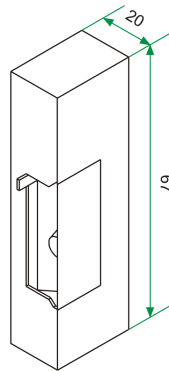

CV-24P/UNI lock release

Reference: CV-24P/UNI
 Product code: 20600252
 EAN code: 8429898015316

Main characteristics

- **Automatic operation**, which enables the door to be opened with one press of the lock release push button of the apartment unit, and becomes locked again once the door is closed.
- **Stainless steel medium size shield**
- Casing manufactured in 2mm. thick pressure injected light alloy, with a **height of 67mm. only.**
- Adjustable bolt on all models, allowing 3 mm. precision.
- **Dual operation voltage** from 8 to **12V a.c.** (750mA consumption) or **d.c.** (300mA consumption).

Dimensions:

Shield

Mechanism

Accessories

- SU surface shield

Visit in the website: <https://www.golmar.es/products/cv-24p-uni>