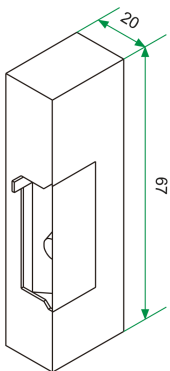

Additional information

Shield
Mechanism

Visit in the website: <https://www.golmar.es/products/cv-24ep-uni>