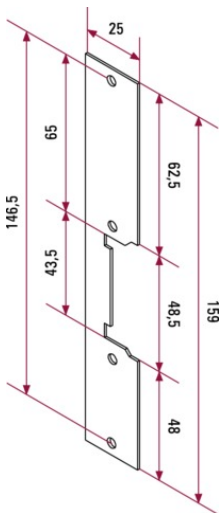

Additional information

Shield
Mechanism

Visit in the website: <https://www.golmar.es/products/cv-24ep-uni>