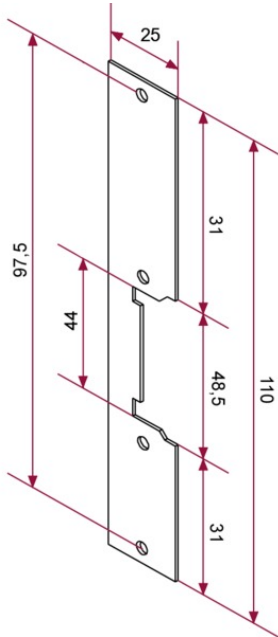

## GC short shield

Reference: ESCUDO GC CORTO

Product code: 20690051

EAN code: 8429898017563

### Main characteristics

- Shield for lock releases.
- Short size.

Dimensions:

Visit in the website: <https://www.golmar.es/products/escudo-gc-corto>