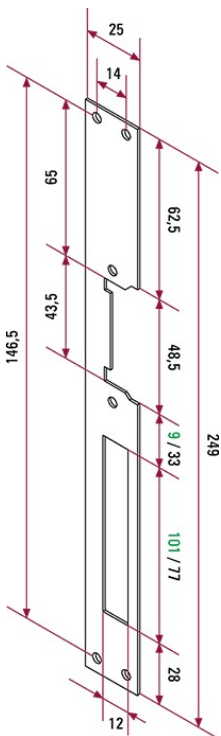

G shield

Reference: G (ESCUDO)
Product code: 20690052
EAN code: 8429898006772

Main characteristics

- Shield for lock releases.
- Long size.

Visit in the website: <https://www.golmar.es/products/g-escudo>