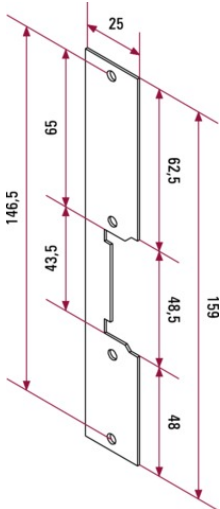

## CV-24P lock release

Reference: CV-24P

Product code: 20600242

EAN code: 8429898006666

### Main characteristics

- **Automatic operation**, which enables the door to be opened with one press of the lock release push button of the apartment unit, and becomes locked again once the door is closed.
- **Medium size shield.**
- Casing manufactured in 2mm. thick pressure injected light alloy, with a **height of 67mm. only.**
- Adjustable bolt on all models, allowing 3 mm. precision.
- Operation voltage from 8 to **12V a.c.** (750mA consumption).

### Additional information

Dimensions: