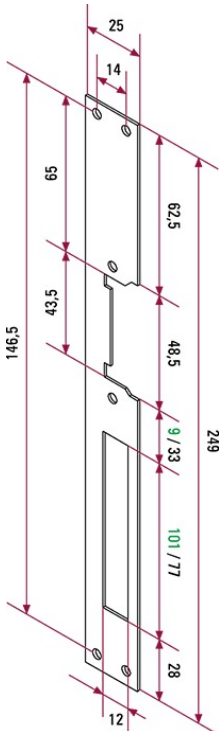

## CV-24L lock release

Reference: CV-24L

Product code: 20620240

EAN code: 8429898006727

### Main characteristics

- **Automatic operation**, which enables the door to be opened with one press of the lock release push button of the apartment unit, and becomes locked again once the door is closed.
- **Long size shield**.
- Casing manufactured in 2mm. thick pressure injected light alloy, with a height of 90mm.
- Adjustable bolt on all models, allowing 3 mm. precision.
- Operation voltage from 8 to **12V a.c.** (750mA consumption).

### Additional information

Dimensions: