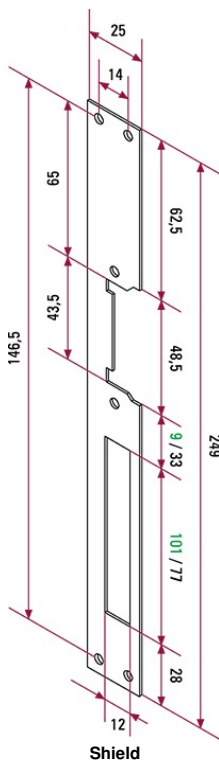

## CV-24EL lock release

Reference: CV-24EL

Product code: 20620241

EAN code: 8429898006734

### Main characteristics

- **Automatic operation**, which enables the door to be opened with one press of the lock release push button of the apartment unit, and becomes locked again once the door is closed.
- **Long size shield**.
- **Unlock function**, which allows to open the door when pushed at any moment.
- Casing manufactured in 2mm. thick pressure injected light alloy, with a height of 90mm.
- Adjustable bolt on all models, allowing 3 mm. precision.
- Operation voltage from 8 to **12V a.c.** (750mA consumption).

### Additional information

- Dimensions:

Shield

Mechanism