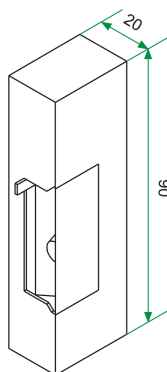

### Main characteristics

- **Automatic operation**, which enables the door to be opened with one press of the lock release push button of the apartment unit, and becomes locked again once the door is closed.
- **Long size shield**.
- **Unlock function**, which allows to open the door when pushed at any moment.
- Casing manufactured in 2mm. thick pressure injected light alloy, with a height of 90mm.
- Adjustable bolt on all models, allowing 3 mm. precision.
- Operation voltage from 8 to **12V a.c.** (750mA consumption).

### Additional information

- Dimensions:

Shield

Mechanism