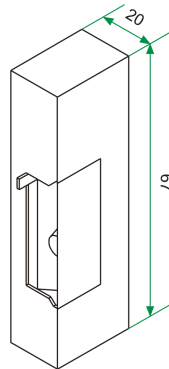

CV-24P/UNI lock release

Reference: CV-24P/UNI
Product code: 20600252
EAN code: 8429898015316

Main characteristics

- **Automatic operation**, which enables the door to be opened with one press of the lock release push button of the apartment unit, and becomes locked again once the door is closed.
- **Stainless steel medium size shield**
- Casing manufactured in 2mm. thick pressure injected light alloy, with a **height of 67mm. only**.
- Adjustable bolt on all models, allowing 3 mm. precision.
- **Dual operation voltage** from 8 to **12V a.c.** (750mA consumption) or **d.c.** (300mA consumption).

Additional information

▪ Dimensions:

Shield

Mechanism

Accessories

- SU surface shield

Visit in the website: <https://www.golmar.es/products/automatic-dual-a-c-d-c-lock-release-cv24p-uni>