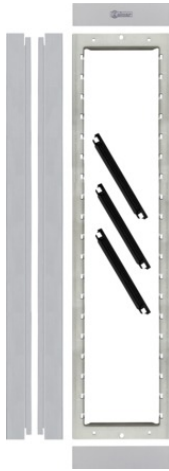

N6004/AL assembling set

Reference: N6004/AL
Product code: 11880604
EAN code: 8429898016320

Main characteristics

- Assembling set for 4 vertical module Nexa aluminium door panels.
- Includes lateral profiles, frame and closing heads.

Accessories

- N6014/AL link assembling set

Visit in the website: <https://www.golmar.es/products/n6004-al-assembling-set>