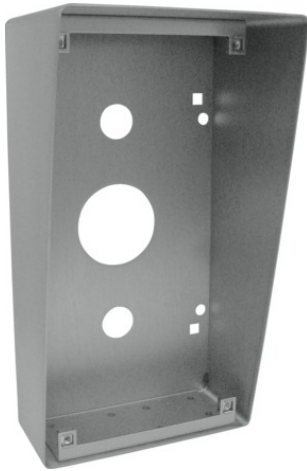

7871/INOX surface box with integrated rain shield

Reference: 7871 INOX
Product code: 11797871
EAN code: 8429898010007

Main characteristics

- For 7403/INOX Color and 6403/INOX Rock Inox door panels.
- 1.5mm. thick ANSI 304 stainless steel.
- Does not use embedding box.

Dimensions: 160(W) x 295(H) x 65 to 115(D) mm.

Visit in the website: <https://www.golmar.es/products/surface-box-with-integrated-rain-shield-7871-inox>